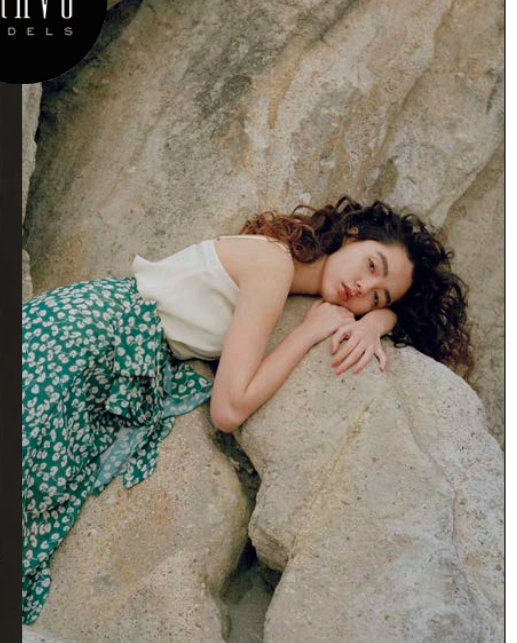

# Mia Louise

BRAVO MODELS

Height 170 Bust 80 Waist 59 Hips 87 Shoe 25cm Eyes Brown Hair Brown

HILLSIDE TERRACE H-301 18-17 SARUGAKUCHO SHIBUYA TOKYO 150-0033 JAPAN  
 PHONE 03.3463.9090 / FAX 03.3463.9901  
 WWW.BRAVOMODELS.NET