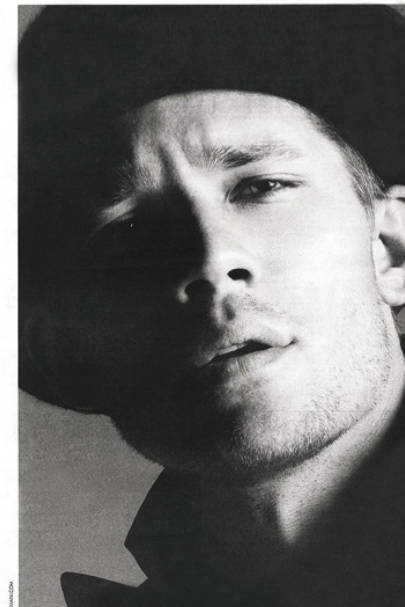

# ANDREY Z.

BRAVO MODELS

## ANDREY Z.

HEIGHT: 186cm CHEST: 96cm WAIST: 78cm HIPS: 97cm  
SHOES: 28cm HAIR: Dk.blonde EYES: Blue

GIORGIO ARMANI

GIORGIO ARMANI