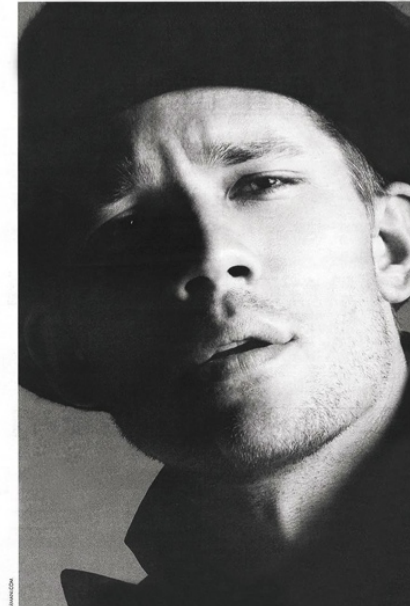

GIORGIO ARMANI

ANDREY Z.

BRAVO MODELS

ANDREY Z.

HEIGHT: 186cm CHEST: 96cm WAIST: 78cm HIPS: 97cm
SHOES: 28cm HAIR: Dk.blonde EYES: Blue

GIORGIO ARMANI

GIORGIO ARMANI