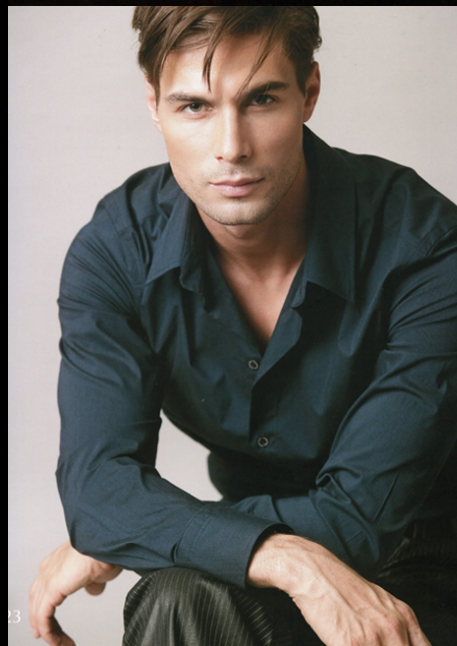

SAHIB

HEIGHT: 183cm CHEST: 97cm WAIST: 79cm HIPS: 96cm
SHOES: 28cm HAIR: Dk.brown EYES: Hazel

SAHIB

BRAVO MODELS