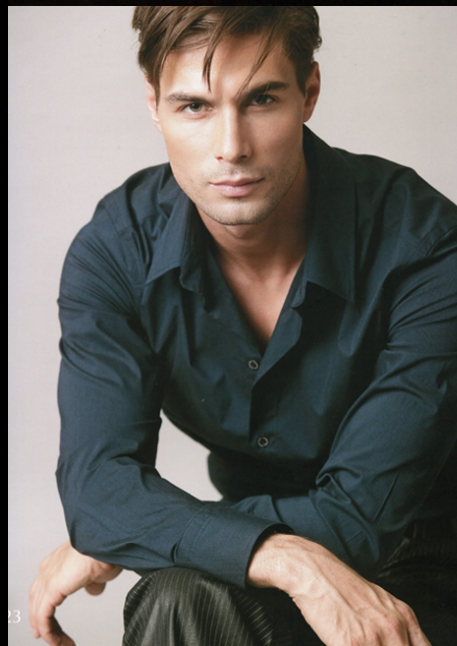

SAHIB

HEIGHT: 183cm CHEST: 97cm WAIST: 79cm HIPS: 96cm  
SHOES: 28cm HAIR: Dk.brown EYES: Hazel

SAHIB  
BRAVO MODELS

HILLSIDE TERRACE H-301, 18-17 SARUGAKUCHO, SHIBUYA-KU, TOKYO 150-0033, JAPAN  
TEL: 03-3463-9090 FAX: 03-3463-9901 WWW.BRAVOMODELS.NET