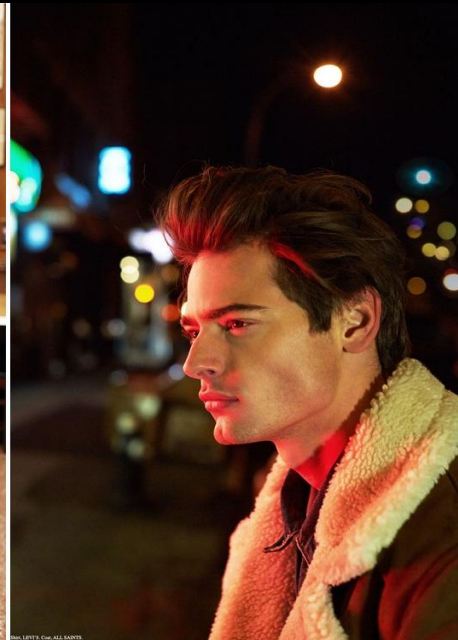

JACOB M.

HEIGHT: 185cm CHEST: 95cm WAIST: 77cm HIPS: 95cm
SHOES: 28cm HAIR: Brown EYES: Brown

JACOB M.
BRAVO MODELS