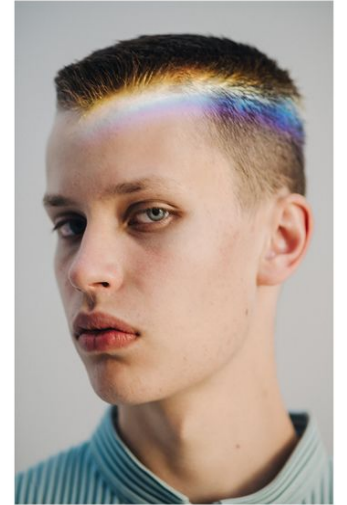

MAURICY ZYBIE

TONAZZ ARMADA

MATT

HEIGHT: 185cm CHEST: 82cm WAIST: 65cm HIPS: 85cm  
SHOES: 28cm HAIR: Dk.blonde EYES: Blue

MATT  
BRAVO MODELS