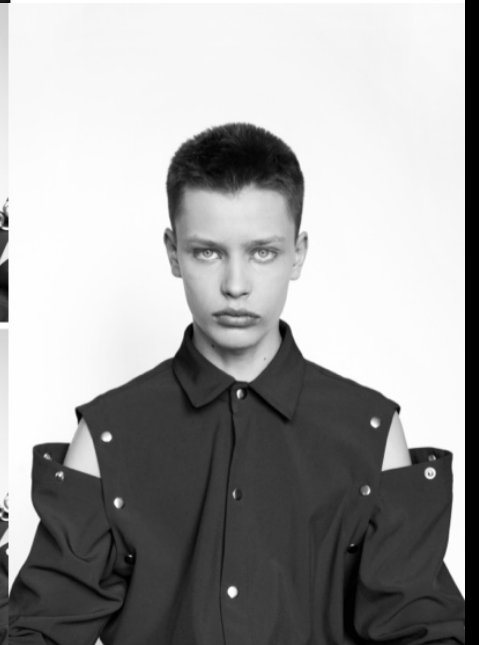

MAURICY ZYBIE

TONAZZ ARMADA

MATT

HEIGHT: 185cm CHEST: 82cm WAIST: 65cm HIPS: 85cm  
SHOES: 28cm HAIR: Dk.blonde EYES: Blue

MATT  
BRAVO MODELS