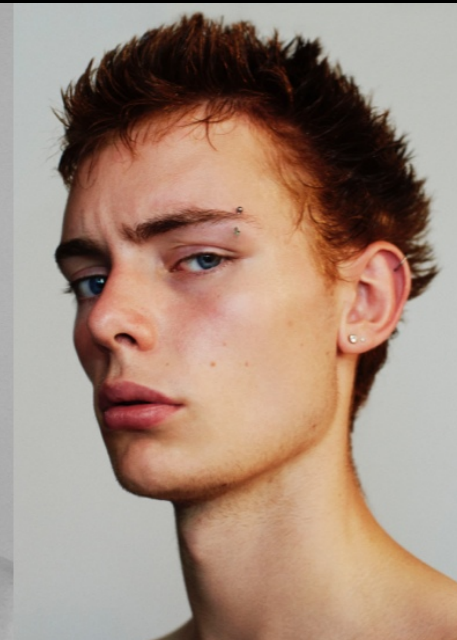

FELIX

HEIGHT: 186cm CHEST: 89cm WAIST: 76cm HIPS: 82cm
SHOES: 28cm HAIR: Blonde EYES: Blue

FELIX
BRAVO MODELS