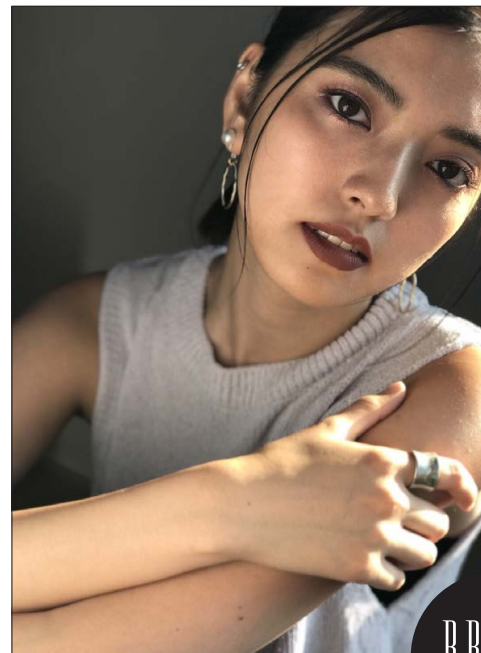

Saya Hatai

畑井咲耶

BRAVO MODELS

Height 175 Bust 82 Waist 62 Hips 89 Shoe 25.5 Eyes Brown Hair Dk. Brown

HILLSIDE TERRACE H-301 18-17 SARUGAKUCHO SHIBUYA TOKYO 150-0033 JAPAN
PHONE 03.3463.9090 / FAX 03.3463.9901
WWW.BRAVOMODELS.NET