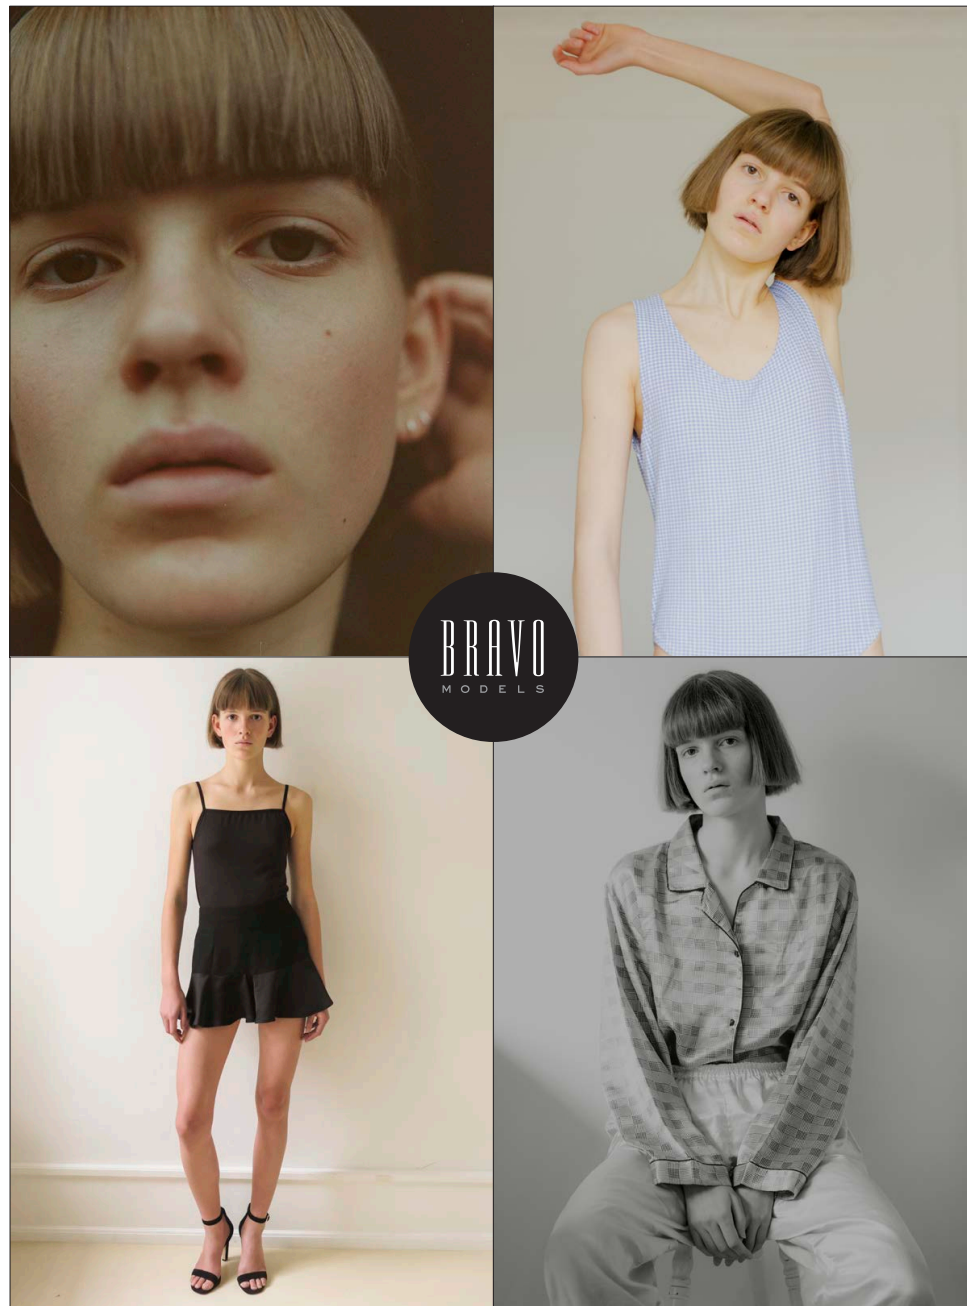

Alexandra T

BRAVO MODELS

Height 176 Bust 82 Waist 63 Hips 89 Shoe 25.5 Eyes Brown Hair Brown

HILLSIDE TERRACE H-301 18-17 SARUGAKUCHO SHIBUYA TOKYO 150-0033 JAPAN
PHONE 03.3463.9090 / FAX 03.3463.9901
WWW.BRAVOMODELS.NET