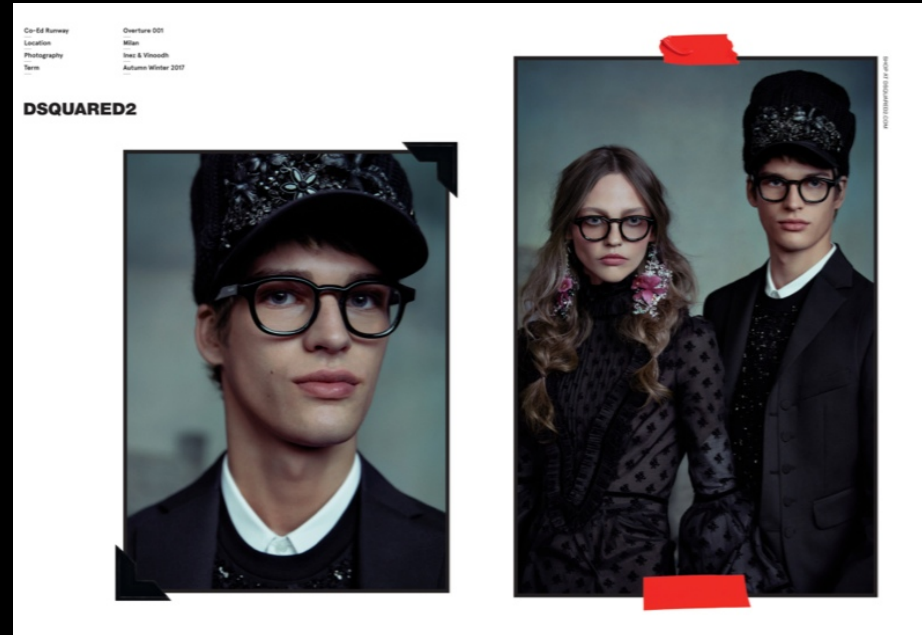

ETIENNE

HEIGHT: 185cm CHEST: 95cm WAIST: 74cm HIPS: 96cm
SHOES: 28cm HAIR: Blonde EYES: Blue

ETIENNE

BRAVO MODELS