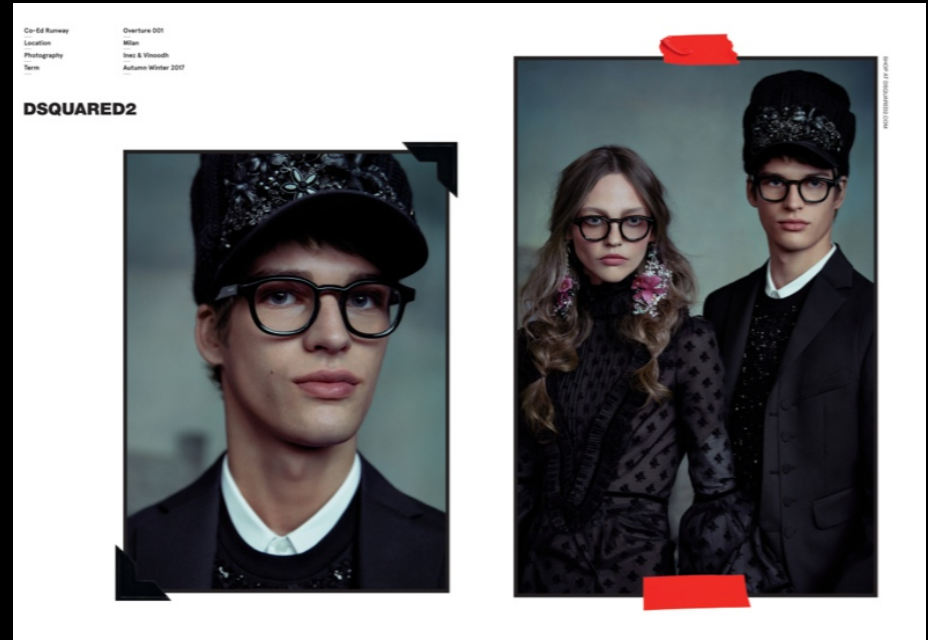

ETIENNE

HEIGHT: 185cm CHEST: 95cm WAIST: 74cm HIPS: 96cm  
SHOES: 28cm HAIR: Blonde EYES: Blue

ETIENNE  
BRAVO MODELS