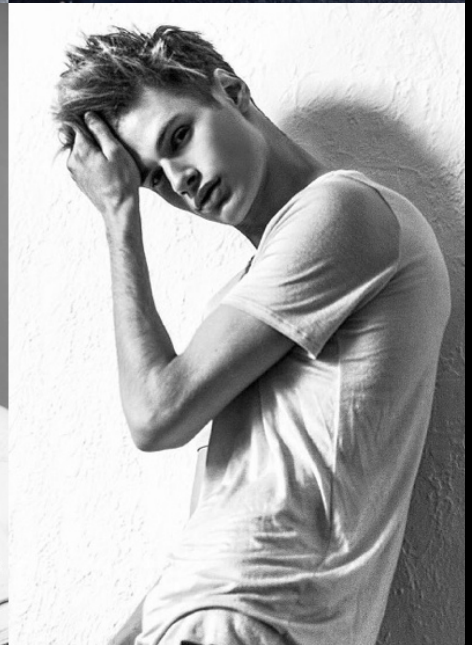

# VINCENT

HEIGHT: 185cm CHEST: 97cm WAIST: 71cm HIPS: 80cm  
SHOES: 28cm HAIR: Blonde EYES: Blue