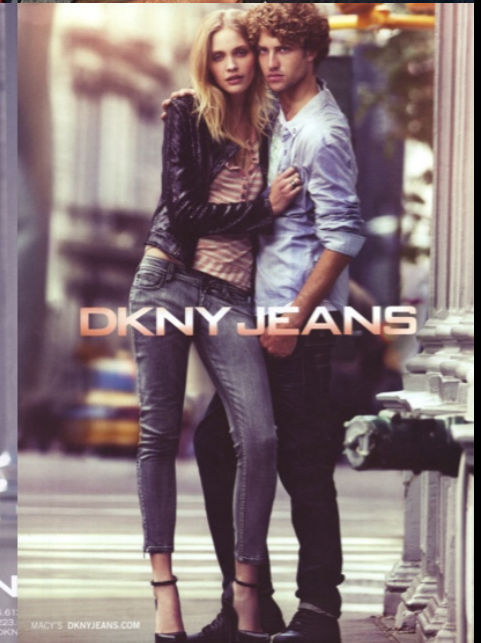

ALEXANDER WANG

ALEXANDER WANG

MAX MOTTA

HEIGHT: 186cm CHEST: 98cm WAIST: 78cm HIPS: 92cm
SHOES: 28cm HAIR: Blonde EYES: Blue

MAX MOTTA

BRAVO MODELS

HILLSIDE TERRACE H-301, 18-17 SARUGAKUCHO, SHIBUYA-KU, TOKYO 150-0033, JAPAN
TEL: 03-3463-9090 FAX: 03-3463-9901 WWW.BRAVOMODELS.NET