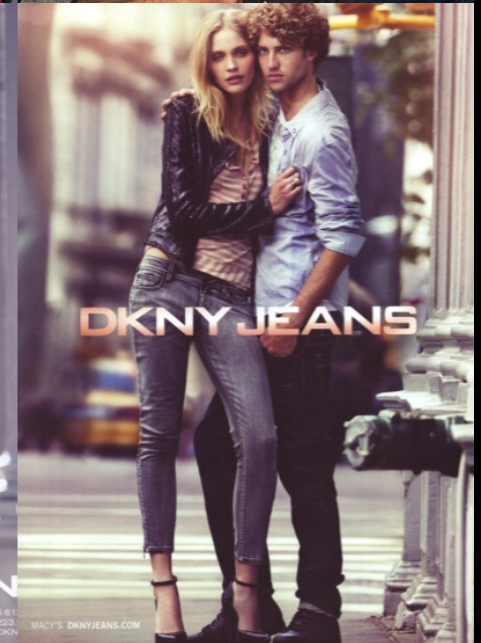

ALEXANDER WANG

ALEXANDER WANG

MAX MOTTA

HEIGHT: 186cm CHEST: 98cm WAIST: 78cm HIPS: 92cm  
SHOES: 28cm HAIR: Blonde EYES: Blue

MAX MOTTA

BRAVO MODELS

HILLSIDE TERRACE H-301, 18-17 SARUGAKUCHO, SHIBUYA-KU, TOKYO 150-0033, JAPAN  
TEL: 03-3463-9090 FAX: 03-3463-9901 WWW.BRAVOMODELS.NET