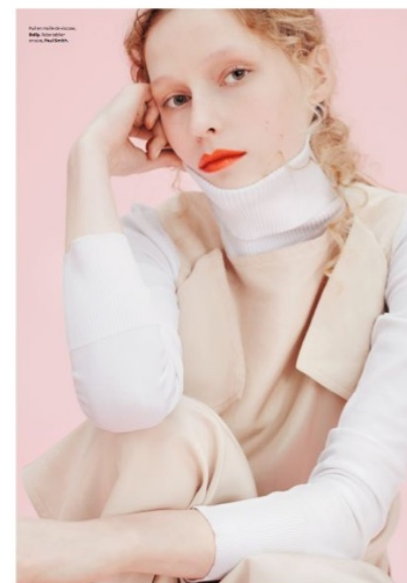

**JULITA**  
BRAVO MODELS

# JULITA

★ SPECIAL BOOKING

HEIGHT: 178cm BUST: 82cm WAIST: 61cm HIPS: 87cm  
SHOES: 25.5cm HAIR: Blonde EYES: Blue Green

GUCCI