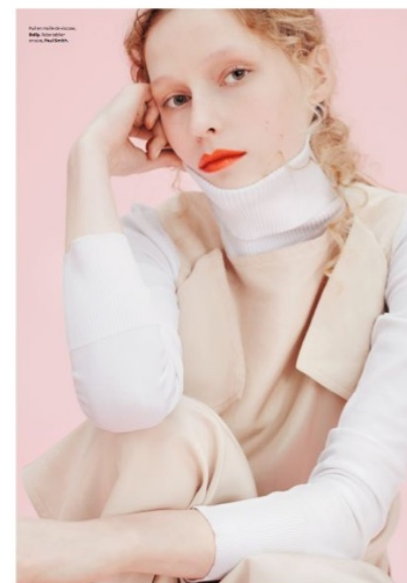

JULITA

★ SPECIAL BOOKING

HEIGHT: 178cm BUST: 82cm WAIST: 61cm HIPS: 87cm
SHOES: 25.5cm HAIR: Blonde EYES: Blue Green