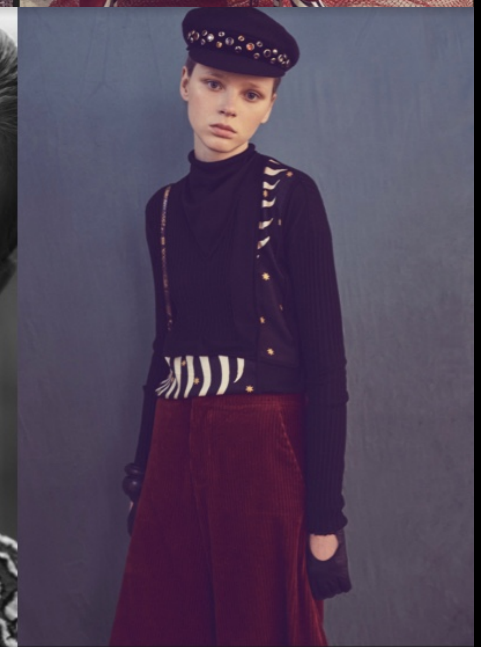

ELEANOR H

HEIGHT: 176cm BUST: 81cm WAIST: 58cm HIPS: 86cm
SHOES: 25cm HAIR: Lt.brown EYES: Gray

ELEANOR H

BRAVO MODELS