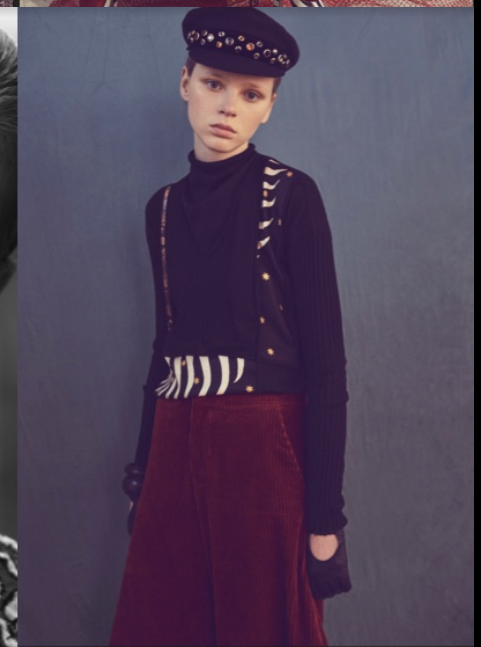

# ELEANOR H

HEIGHT: 176cm BUST: 81cm WAIST: 58cm HIPS: 86cm  
SHOES: 25cm HAIR: Lt.brown EYES: Gray

# ELEANOR H

BRAVO MODELS