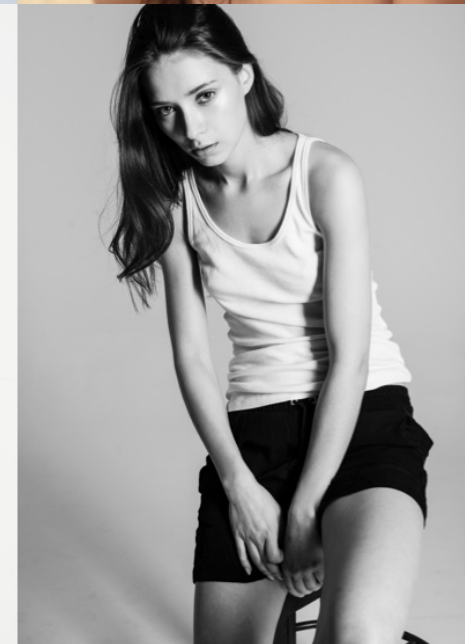

ANASTASIA T

HEIGHT: 174.5cm BUST: 82cm WAIST: 60cm HIPS: 88cm
SHOES: 25cm HAIR: Brown EYES: Blue Gray

ANASTASIA T

BRAVO MODELS