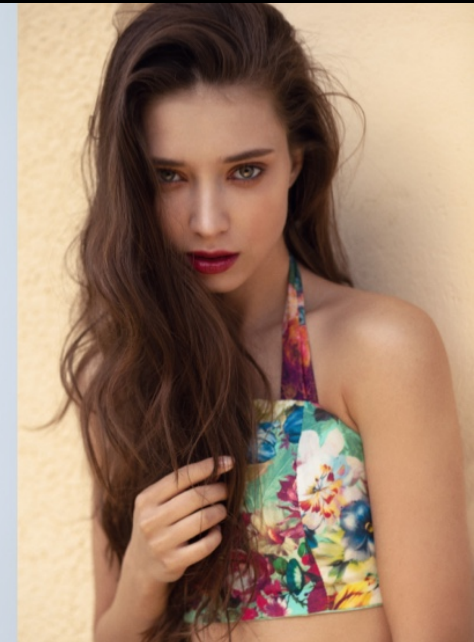

# ANASTASIA T

HEIGHT: 174.5cm BUST: 82cm WAIST: 60cm HIPS: 88cm  
SHOES: 25cm HAIR: Brown EYES: Blue Gray

# ANASTASIA T

BRAVO MODELS