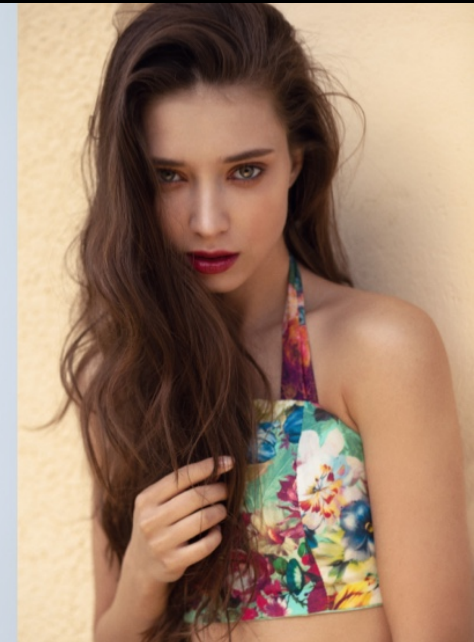

ANASTASIA T

HEIGHT: 174.5cm BUST: 82cm WAIST: 60cm HIPS: 88cm
SHOES: 25cm HAIR: Brown EYES: Blue Gray

ANASTASIA T

BRAVO MODELS