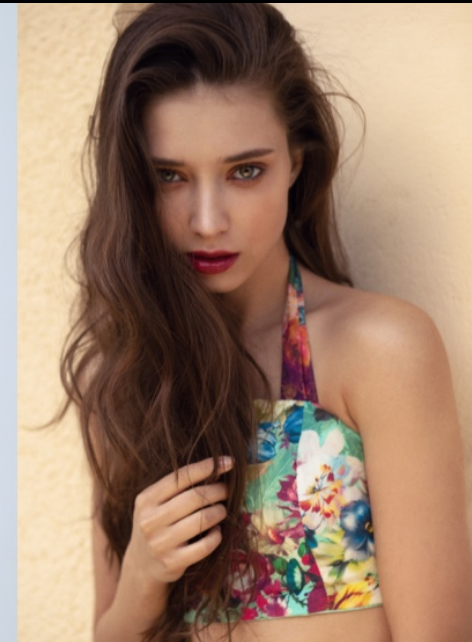

# ANASTASIA T

HEIGHT: 174.5cm BUST: 82cm WAIST: 60cm HIPS: 88cm  
SHOES: 25cm HAIR: Brown EYES: Blue Gray

# ANASTASIA T

BRAVO MODELS