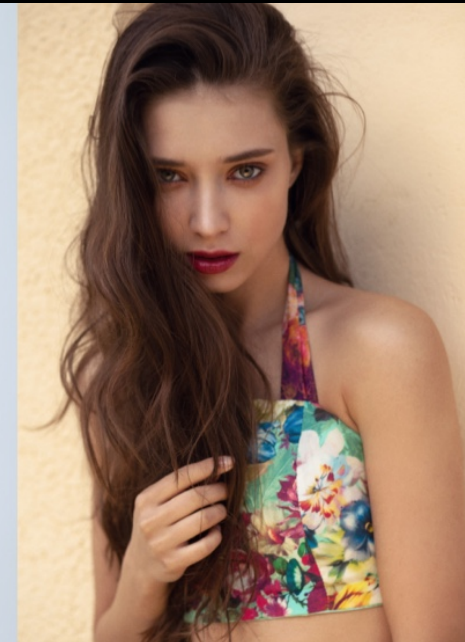

ANASTASIA T

HEIGHT: 174.5cm BUST: 82cm WAIST: 60cm HIPS: 88cm
SHOES: 25cm HAIR: Brown EYES: Blue Gray

ANASTASIA T

BRAVO MODELS