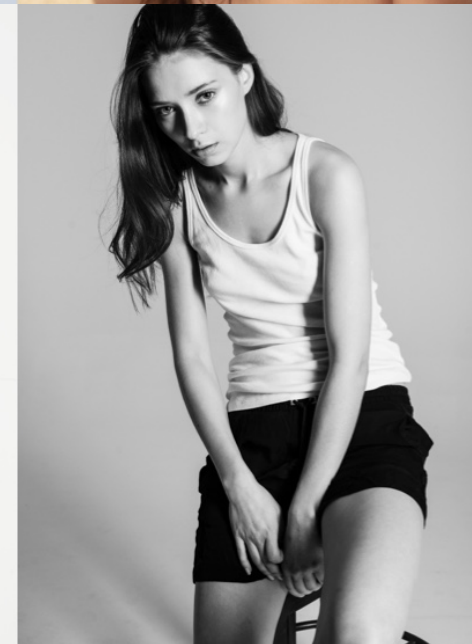

# ANASTASIA T

HEIGHT: 174.5cm BUST: 82cm WAIST: 60cm HIPS: 88cm  
SHOES: 25cm HAIR: Brown EYES: Blue Gray

# ANASTASIA T

BRAVO MODELS