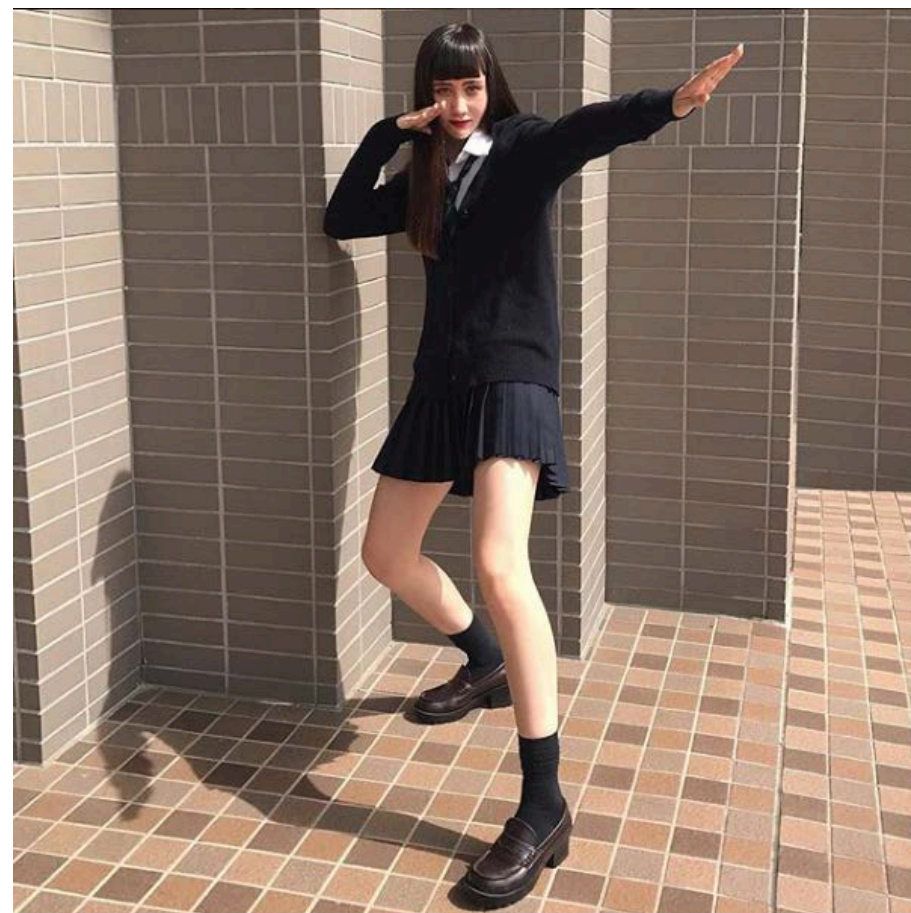

Kendall Elena
けんだるえれな

BRAVO MODELS

Height 173 Bust 77 Waist 60 Hips 88 Shoe 25.5 Eyes Green Hair Black

HILLSIDE TERRACE H-301 18-17 SARUGAKUCHO SHIBUYA TOKYO 150-0033 JAPAN
PHONE 03.3463.9090 / FAX 03.3463.9901
WWW.BRAVOMODELS.NET