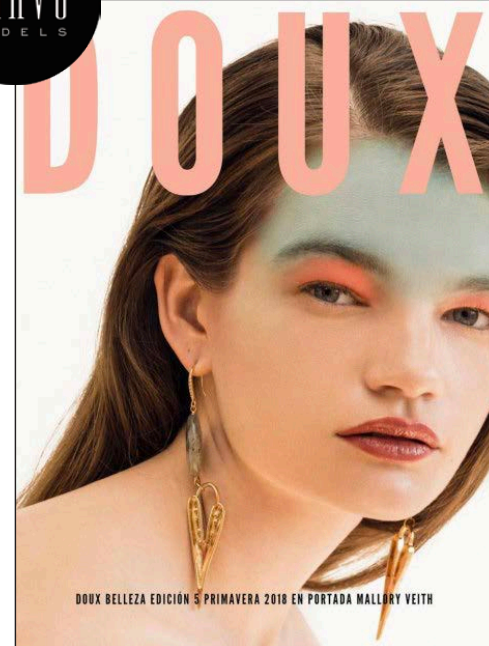

HILLSIDE TERRACE H-301 18-17 SARUGAKUCHO SHIBUYA TOKYO 150-0033 JAPAN
PHONE 03.3463.9090 / FAX 03.3463.9901
WWW.BRAVOMODELS.NET