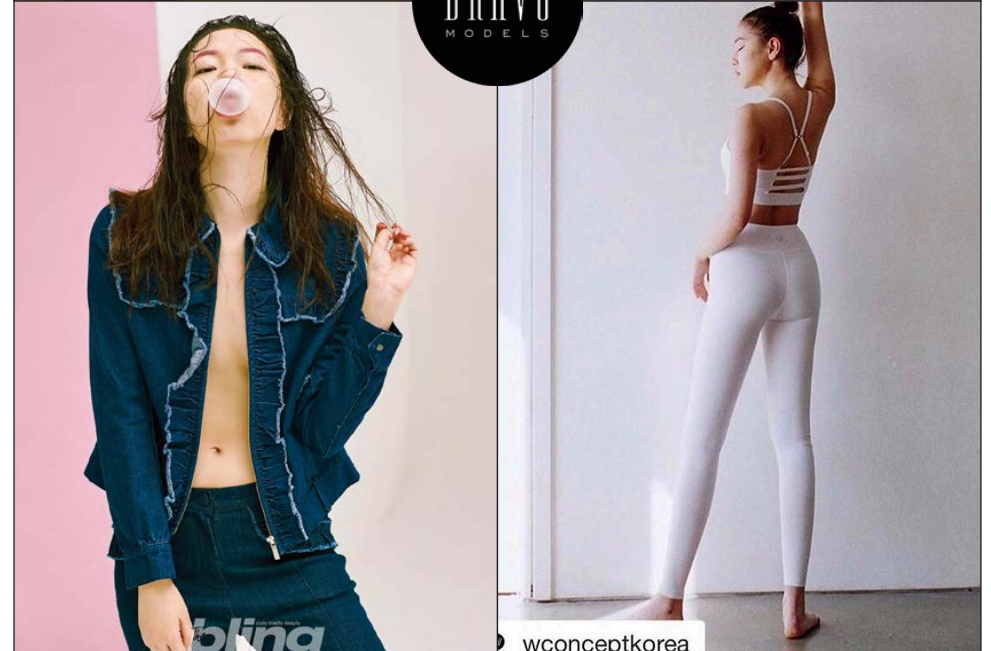

M e g  
愛久

BRAVO MODELS

Height 173cm Bust 83cm Waist 61cm Hips 89cm Shoe 24cm Eyes Dk. Brown Hair Black

HILLSIDE TERRACE H-301 18-17 SARUGAKUCHO SHIBUYA TOKYO 150-0033 JAPAN  
PHONE 03.3463.9090 / FAX 03.3463.9901  
WWW.BRAVOMODELS.NET