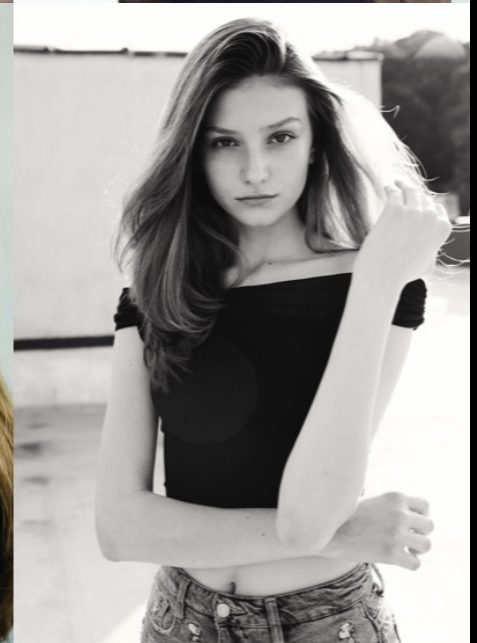

BRENNA

HEIGHT: 176cm BUST: 81cm WAIST: 60cm HIPS: 90cm
SHOES: 25cm HAIR: Dk.blonde EYES: Hazel

BRENNA
BRAVO MODELS