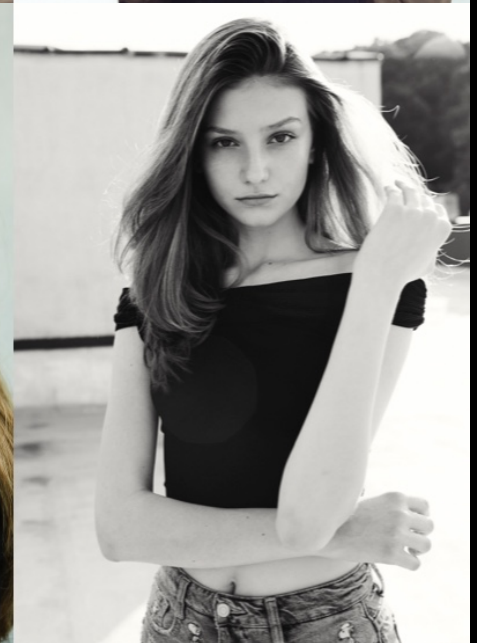

**BRENNA**

HEIGHT: 176cm BUST: 81cm WAIST: 60cm HIPS: 90cm  
SHOES: 25cm HAIR: Dk.blonde EYES: Hazel

**BRENNA**  
BRAVO MODELS