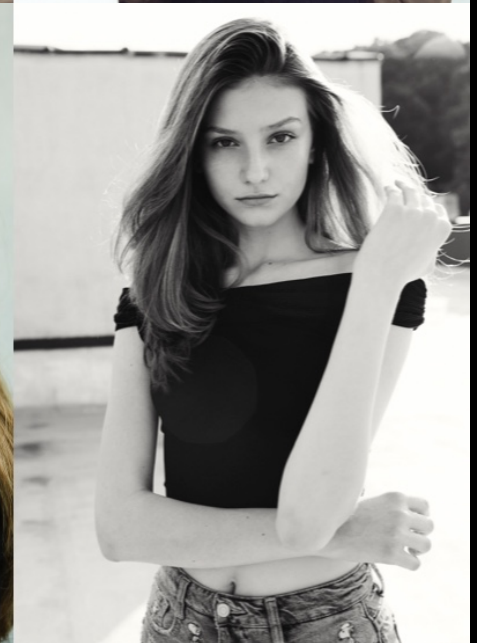

# BRENNA

HEIGHT: 176cm BUST: 81cm WAIST: 60cm HIPS: 90cm  
SHOES: 25cm HAIR: Dk.blonde EYES: Hazel

# BRENNA

BRAVO MODELS