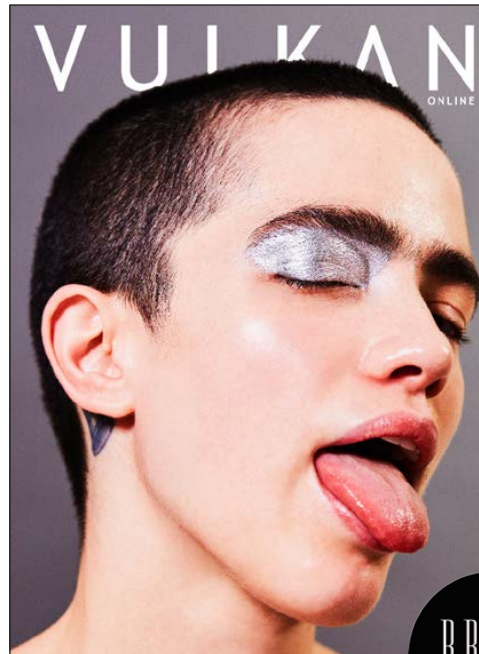

Rebecca E

BRAVO MODELS

Height 168 Bust 82 Waist 60 Hips 86 Shoe 25 Eyes Brown Hair

HILLSIDE TERRACE H-301 18-17 SARUGAKUCHO SHIBUYA TOKYO 150-0033 JAPAN
 PHONE 03.3463.9090 / FAX 03.3463.9901
 WWW.BRAVOMODELS.NET