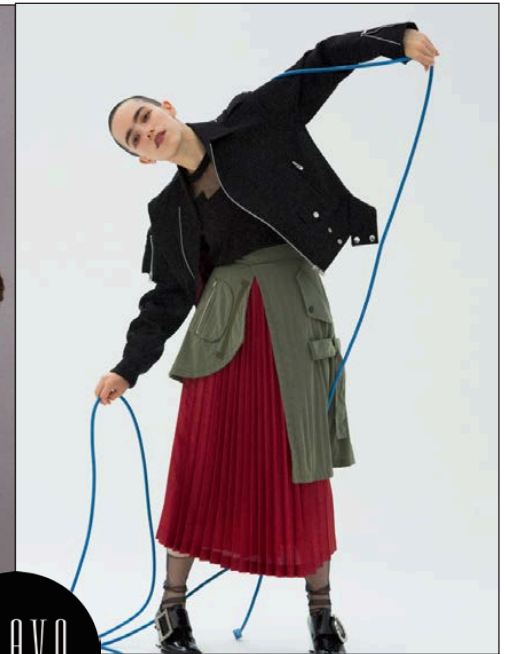

Rebecca E

BRAVO MODELS

Height 168 Bust 82 Waist 60 Hips 86 Shoe 25 Eyes Brown Hair

HILLSIDE TERRACE H-301 18-17 SARUGAKUCHO SHIBUYA TOKYO 150-0033 JAPAN
 PHONE 03.3463.9090 / FAX 03.3463.9901
 WWW.BRAVOMODELS.NET