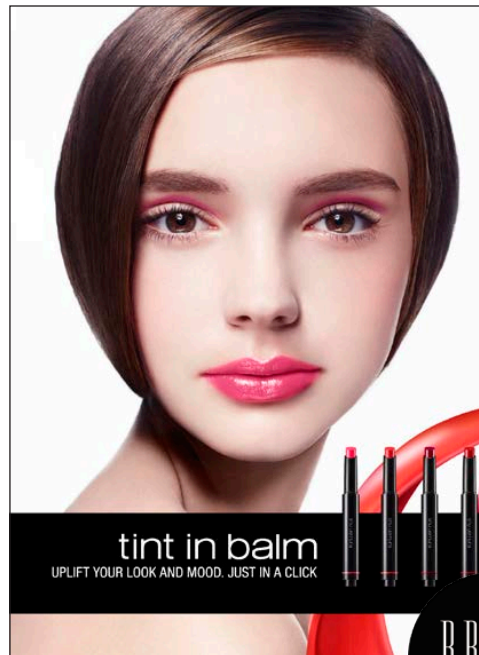

Paulina F

BRAVO MODELS

Height 178 Bust 80 Waist 61 Hips 88 Shoe 25.5 Eyes Brown Hair Brown

HILLSIDE TERRACE H-301 18-17 SARUGAKUCHO SHIBUYA TOKYO 150-0033 JAPAN
PHONE 03.3463.9090 / FAX 03.3463.9901
WWW.BRAVOMODELS.NET