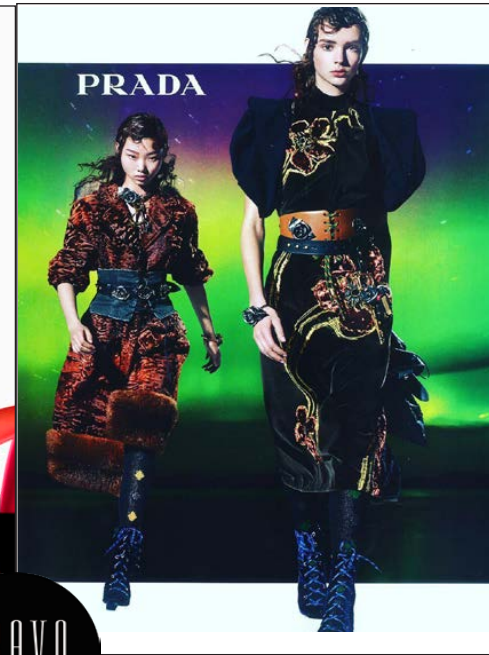

Paulina F

BRAVO MODELS

Height 178 Bust 80 Waist 61 Hips 88 Shoe 25.5 Eyes Brown Hair Brown

HILLSIDE TERRACE H-301 18-17 SARUGAKUCHO SHIBUYA TOKYO 150-0033 JAPAN
PHONE 03.3463.9090 / FAX 03.3463.9901
WWW.BRAVOMODELS.NET