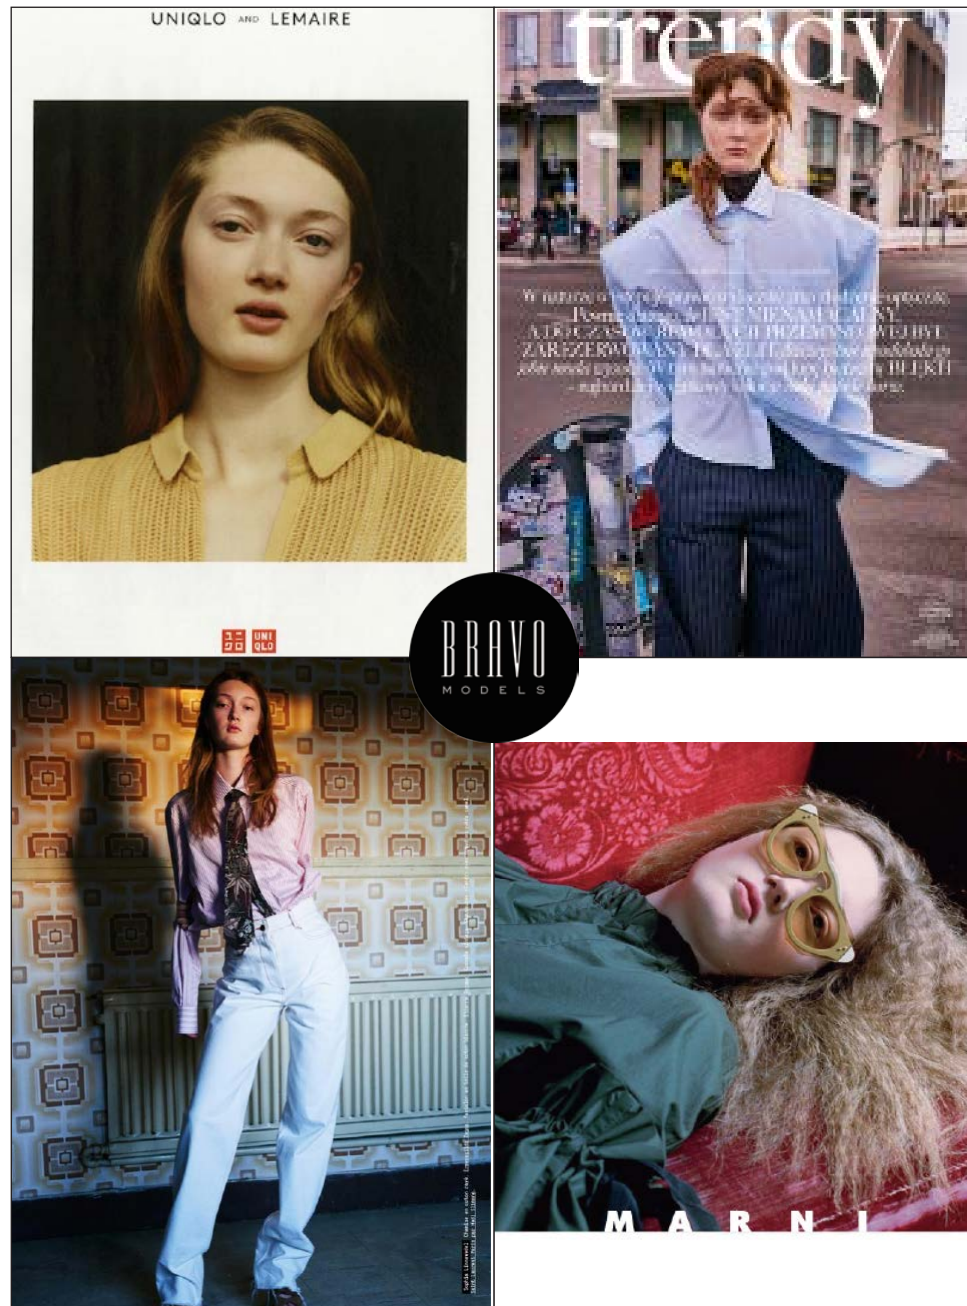

Sophia L

BRAVO MODELS

Height 176 Bust 73 Waist 59 Hips 88 Shoe 23 Eyes Blue Hair Dk. Blonde

HILLSIDE TERRACE H-301 18-17 SARUGAKUCHO SHIBUYA TOKYO 150-0033 JAPAN
PHONE 03.3463.9090 / FAX 03.3463.9901
WWW.BRAVOMODELS.NET