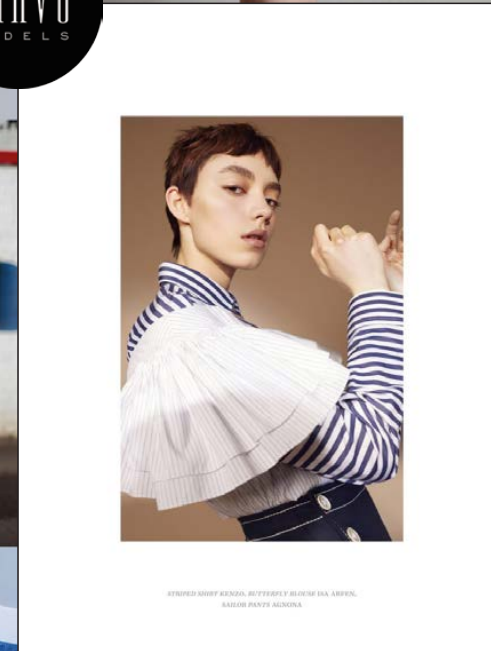

Ninouk

BRAVO MODELS

Height 176cm Bust 80cm Waist 60cm Hips 89cm Shoe 25.5 Eyes Brown Hair Brown

HILLSIDE TERRACE H-301 18-17 SARUGAKUCHO SHIBUYA TOKYO 150-0033 JAPAN
 PHONE 03.3463.9090 / FAX 03.3463.9901
 WWW.BRAVOMODELS.NET