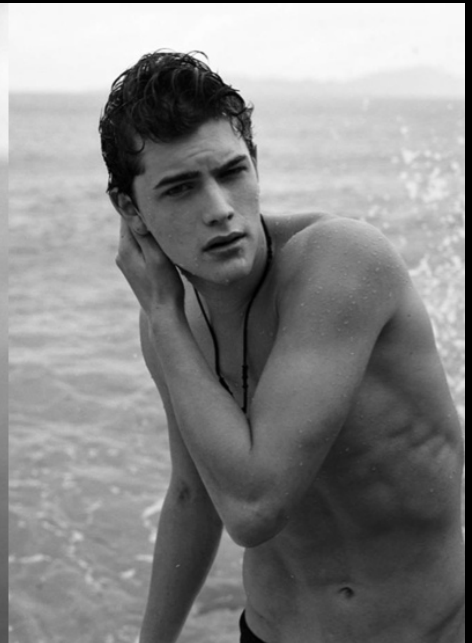

SAM WHITMAN
BRAVO MODELS

SAM WHITMAN

HEIGHT: 183cm CHEST: 96cm WAIST: 74cm HIPS: 96cm
SHOES: 28cm HAIR: Dk.blonde EYES: Blue

DOLCE & GABBANA