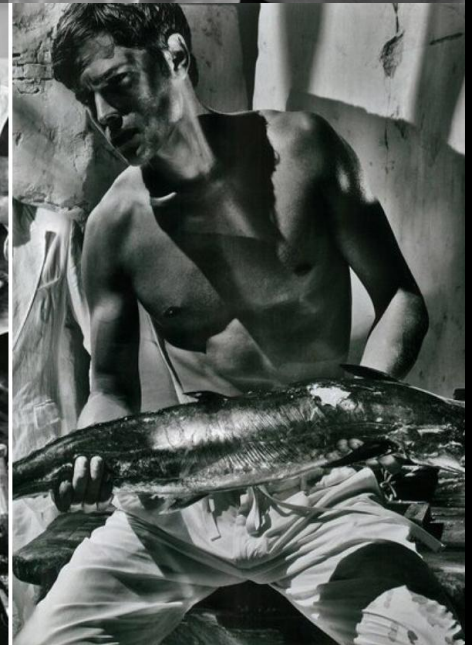

**SAM WHITMAN**  
BRAVO MODELS

**SAM WHITMAN**

HEIGHT: 183cm CHEST: 96cm WAIST: 74cm HIPS: 96cm  
SHOES: 28cm HAIR: Dk.blonde EYES: Blue

DOLCE & GABBANA