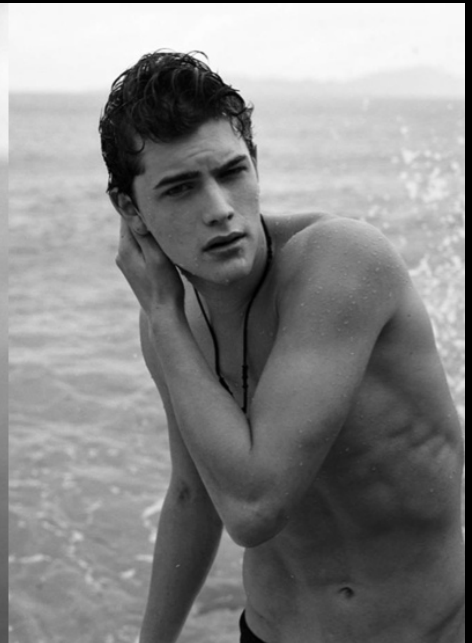

**SAM WHITMAN**  
BRAVO MODELS

**SAM WHITMAN**

HEIGHT: 183cm CHEST: 96cm WAIST: 74cm HIPS: 96cm  
SHOES: 28cm HAIR: Dk.blonde EYES: Blue

DOLCE & GABBANA