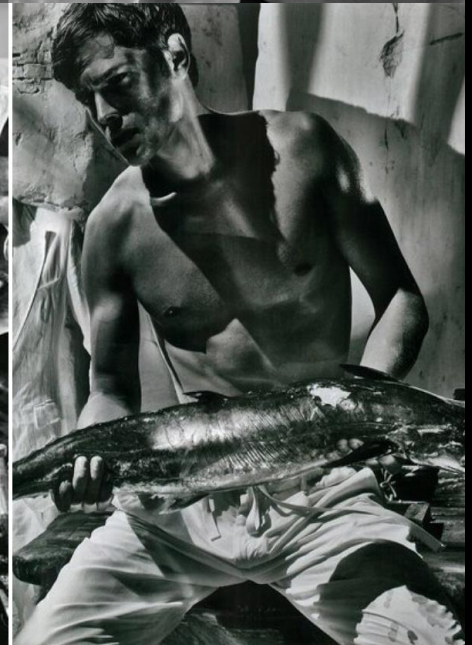

SAM WHITMAN
BRAVO MODELS

SAM WHITMAN

HEIGHT: 183cm CHEST: 96cm WAIST: 74cm HIPS: 96cm
SHOES: 28cm HAIR: Dk.blonde EYES: Blue

DOLCE & GABBANA