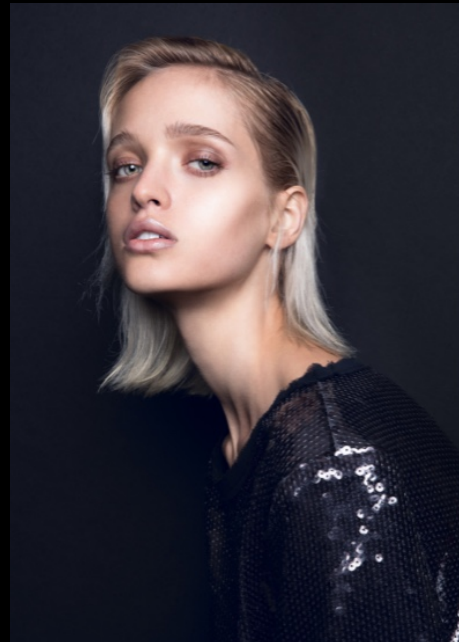

JESSE STEWART

HEIGHT: 176cm BUST: 81cm WAIST: 58cm HIPs: 84cm
SHOES: 25.5cm HAIR: Blonde EYES: Hazel

JESSE STEWART

BRAVO MODELS