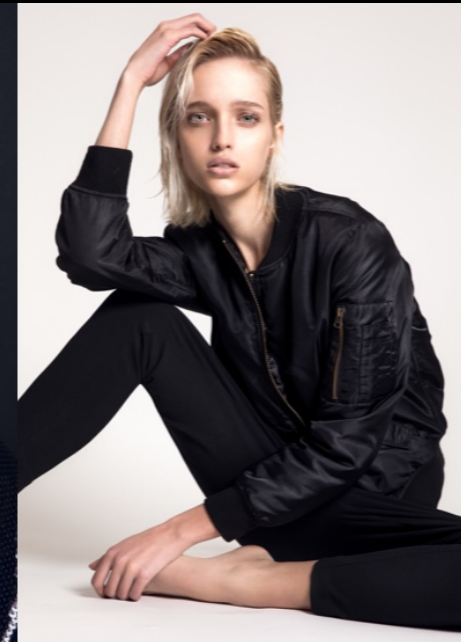

JESSE STEWART

HEIGHT: 176cm BUST: 81cm WAIST: 58cm HIPs: 84cm
SHOES: 25.5cm HAIR: Blonde EYES: Hazel

JESSE STEWART

BRAVO MODELS