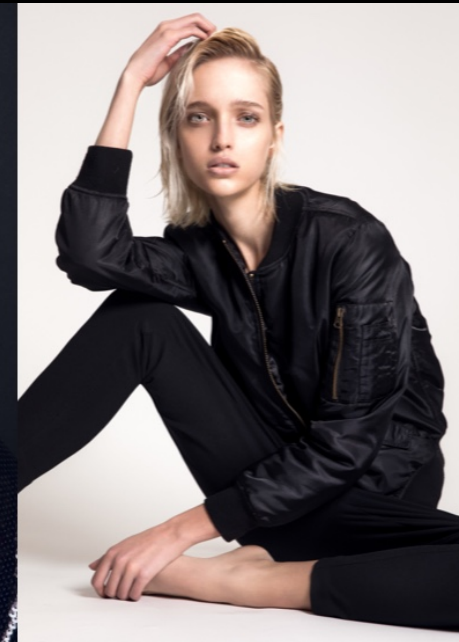

JESSE STEWART

HEIGHT: 176cm BUST: 81cm WAIST: 58cm HIPs: 84cm
SHOES: 25.5cm HAIR: Blonde EYES: Hazel

JESSE STEWART

BRAVO MODELS