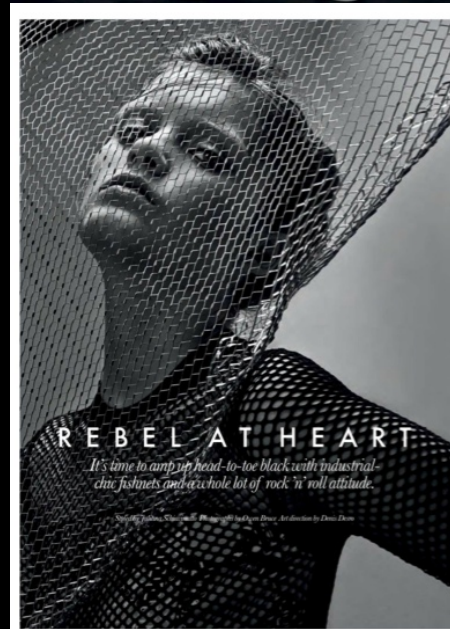

EMMA G
BRAVO MODELS

EMMA G

HEIGHT: 178cm BUST: 81cm WAIST: 60cm HIPS: 87cm
SHOES: 25.5cm HAIR: Brown EYES: Blue

REBEL AT HEART
It's time to amp up head-to-toe black with industrial-chic fishnets and a whole lot of rock 'n' roll attitude.