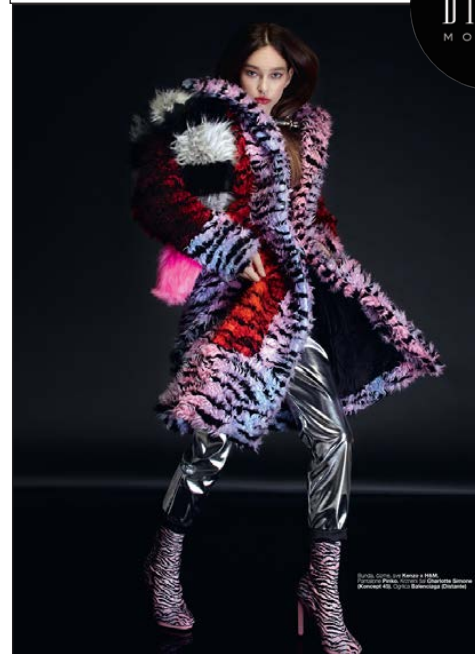

Esther Eross

BRAVO MODELS

Height 173 Bust 77 Waist 56 Hips 87 Shoe 25.5cm Eyes Blue Hair Dk. Brown

HILLSIDE TERRACE H-301 18-17 SARUGAKUCHO SHIBUYA TOKYO 150-0033 JAPAN
PHONE 03.3463.9090 / FAX 03.3463.9901
WWW.BRAVOMODELS.NET