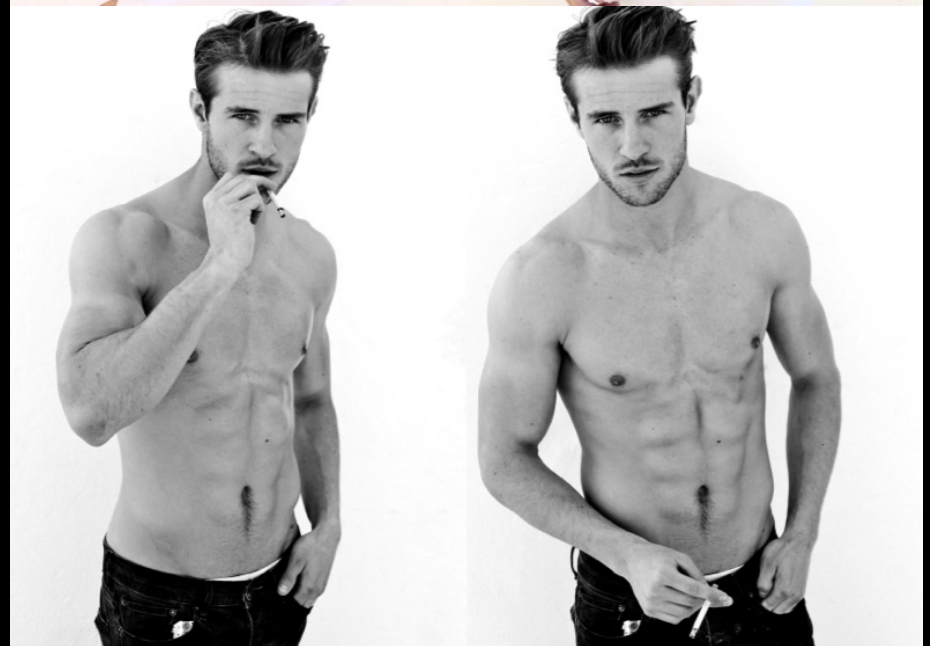

RYAN BALL

HEIGHT: 185cm CHEST: 96cm WAIST: 78cm HIPS: 95cm
SHOES: 28cm HAIR: Blonde EYES: Blue

RYAN BALL

BRAVO MODELS