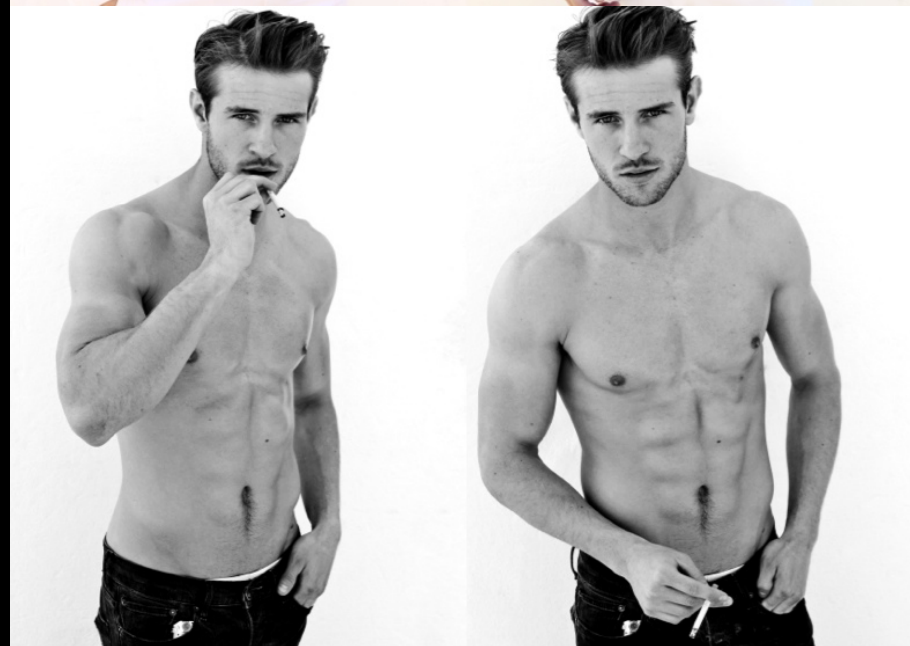

RYAN BALL

HEIGHT: 185cm CHEST: 96cm WAIST: 78cm HIPS: 95cm
SHOES: 28cm HAIR: Blonde EYES: Blue

RYAN BALL

BRAVO MODELS