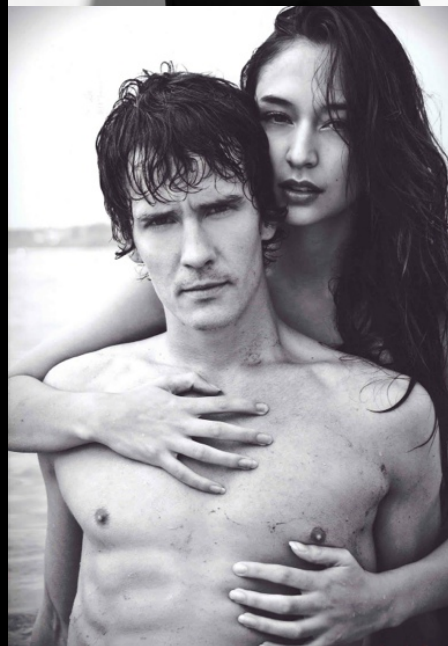

RORY STEWART

HEIGHT: 183cm CHEST: 91cm WAIST: 72cm HIPS: 91cm
SHOES: 27.5cm HAIR: Brown EYES: Hazel

RORY STEWART

BRAVO MODELS

HILLSIDE TERRACE H-301, 18-17 SARUGAKUCHO, SHIBUYA-KU, TOKYO 150-0033, JAPAN
TEL: 03-3463-9090 FAX: 03-3463-9901 WWW.BRAVOMODELS.NET