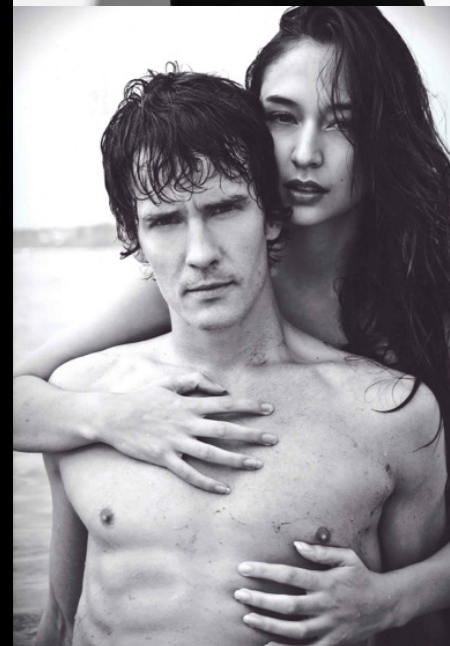

RORY STEWART

HEIGHT: 183cm CHEST: 91cm WAIST: 72cm HIPS: 91cm
SHOES: 27.5cm HAIR: Brown EYES: Hazel

RORY STEWART

BRAVO MODELS

HILLSIDE TERRACE H-301, 18-17 SARUGAKUCHO, SHIBUYA-KU, TOKYO 150-0033, JAPAN
TEL: 03-3463-9090 FAX: 03-3463-9901 WWW.BRAVOMODELS.NET