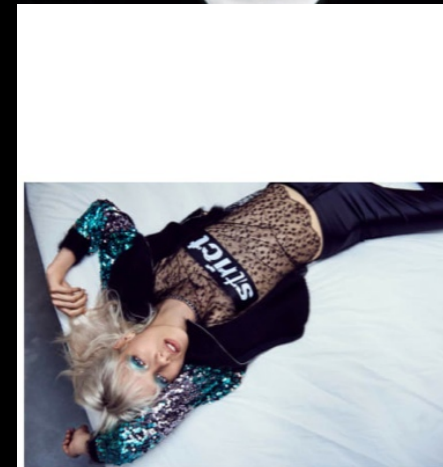

MARJAN

★ SPECIAL BOOKING

HEIGHT: 177cm BUST: 73cm WAIST: 60cm HIPS: 88cm
SHOES: 25.5cm HAIR: Blonde EYES: Blue

VERSACE JEANS

MARJAN
BRAVO MODELS

HILLSIDE TERRACE H-301, 18-17 SARUGAKUCHO, SHIBUYA-KU, TOKYO 150-0033, JAPAN