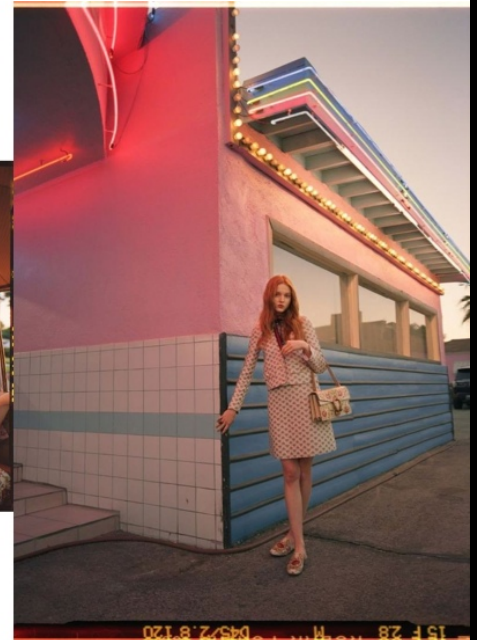

MADISON STUBBINGTON

★ SPECIAL BOOKING

HEIGHT: 176cm BUST: 82cm WAIST: 61cm HIPS: 89cm
SHOES: 25cm HAIR: Red EYES: Blue

GUCCI

MADISON STUBBINGTON

BRAVO MODELS

HILLSIDE TERRACE H-301, 18-17 SARUGAKUCHO, SHIBUYA-KU, TOKYO 150-0033, JAPAN
TEL: 03-3463-9090 FAX: 03-3463-9901 WWW.BRAVOMODELS.NET