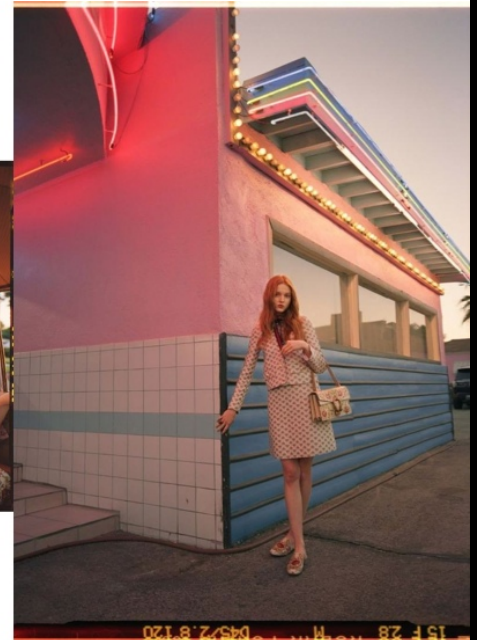

MADISON STUBBINGTON

★ SPECIAL BOOKING

HEIGHT: 176cm BUST: 82cm WAIST: 61cm HIPS: 89cm
SHOES: 25cm HAIR: Red EYES: Blue

GUCCI

MADISON STUBBINGTON

BRAVO MODELS