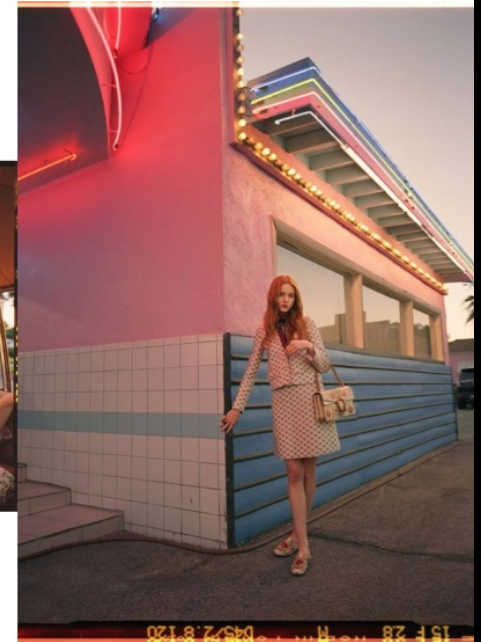

MADISON STUBBINGTON

★ SPECIAL BOOKING

HEIGHT: 176cm BUST: 82cm WAIST: 61cm HIPS: 89cm
SHOES: 25cm HAIR: Red EYES: Blue

GUCCI

MADISON STUBBINGTON

BRAVO MODELS

HILLSIDE TERRACE H-301, 18-17 SARUGAKUCHO, SHIBUYA-KU, TOKYO 150-0033, JAPAN
TEL: 03-3463-9090 FAX: 03-3463-9901 WWW.BRAVOMODELS.NET