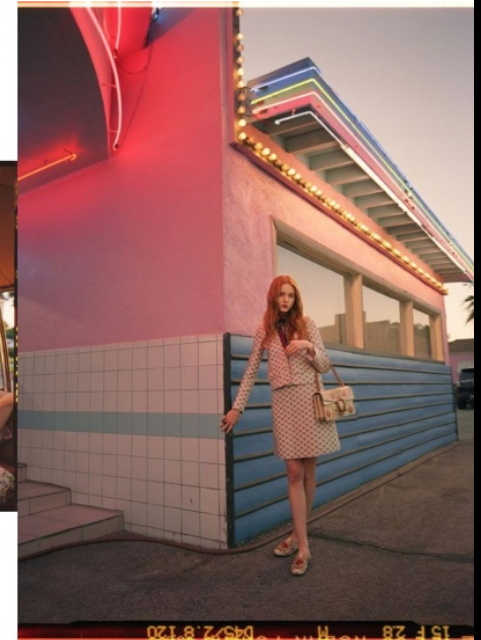

MADISON STUBBINGTON

★ SPECIAL BOOKING

HEIGHT: 176cm BUST: 82cm WAIST: 61cm HIPS: 89cm
SHOES: 25cm HAIR: Red EYES: Blue

GUCCI

MADISON STUBBINGTON

BRAVO MODELS

HILLSIDE TERRACE H-301, 18-17 SARUGAKUCHO, SHIBUYA-KU, TOKYO 150-0033, JAPAN
TEL: 03-3463-9090 FAX: 03-3463-9901 WWW.BRAVOMODELS.NET