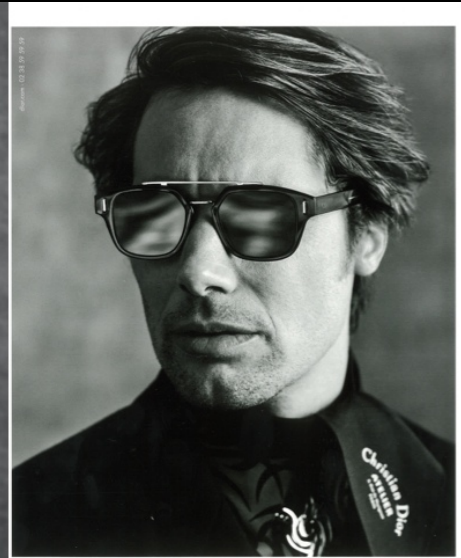

JAMES ROUSSEAU

★ SPECIAL BOOKING

HEIGHT: 186cm CHEST: 95cm WAIST: 79cm HIPS: 94cm
SHOES: 28cm HAIR: Lt.brown EYES: Blue Green

DIOR

JAMES ROUSSEAU

BRAVO MODELS

HILLSIDE TERRACE H-301, 18-17 SARUGAKUCHO, SHIBUYA-KU, TOKYO 150-0033, JAPAN
TEL: 03-3463-9090 FAX: 03-3463-9901 WWW.BRAVOMODELS.NET